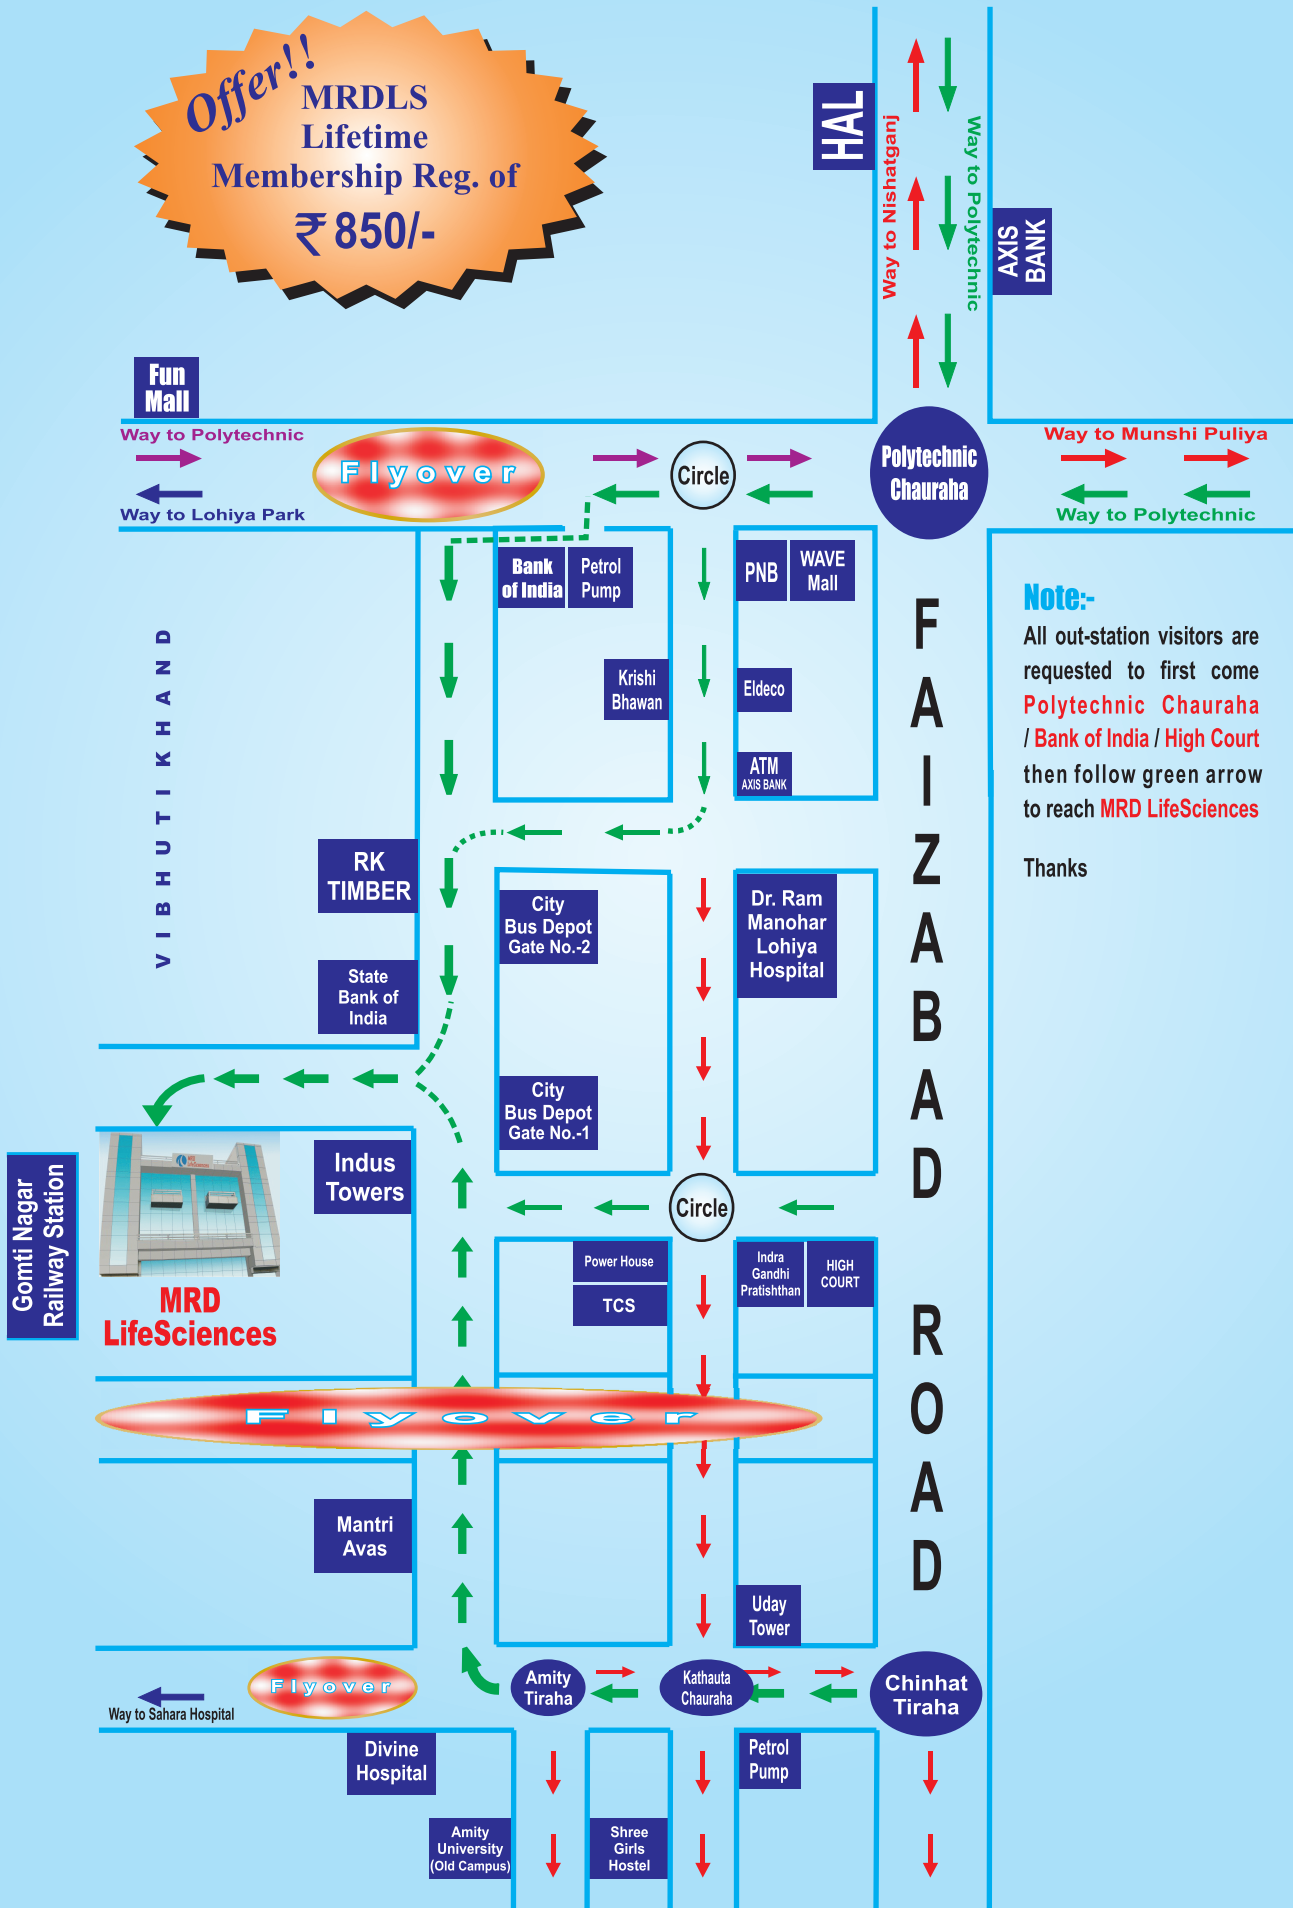

How to reach us / Road Map

Offer!!
MRDLS
Lifetime
Membership Reg. of
₹ 850/-

Note:-
 All out-station visitors are requested to first come **Polytechnic Chauraha / Bank of India / High Court** then follow green arrow to reach **MRD LifeSciences**